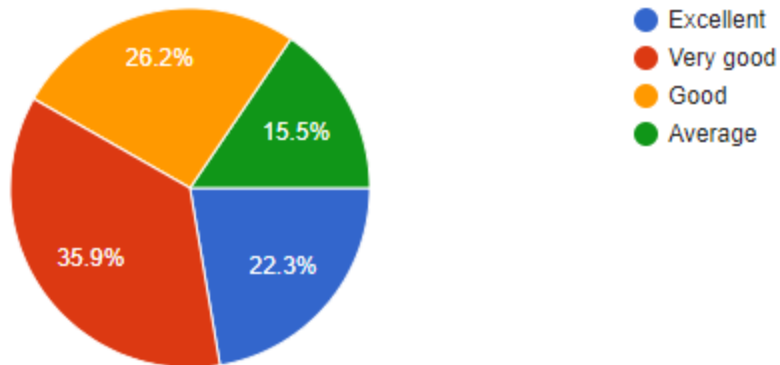

5. Are you satisfied with Infrastructure of college

103 responses