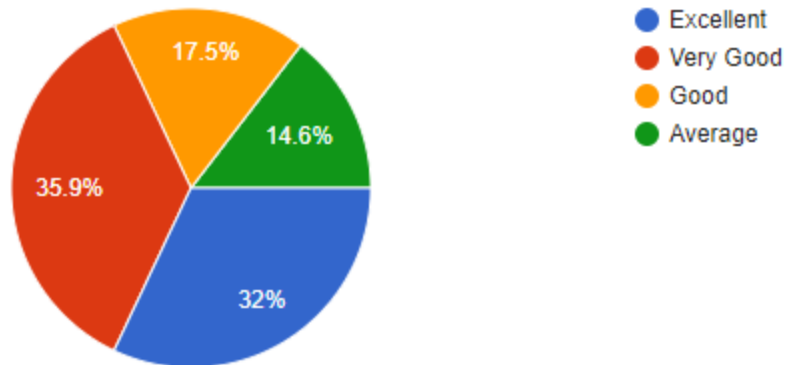

8. The ability of teachers to take interest in arranging educational/industry visit trips for students.

103 responses