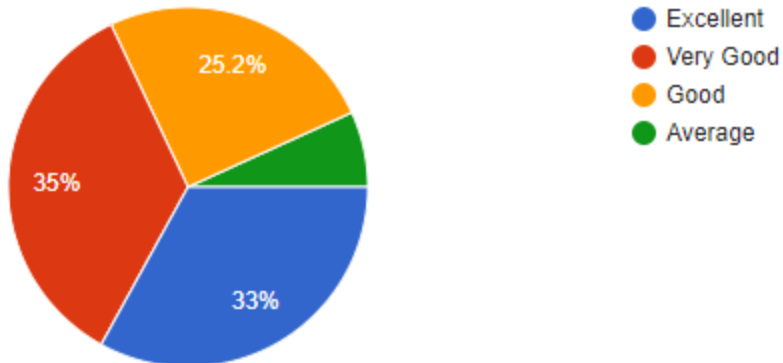

7. what are your views about the academic extension activities
(Conferences/seminars/workshop/lecture series/extension lectures) conducted by
college

103 responses