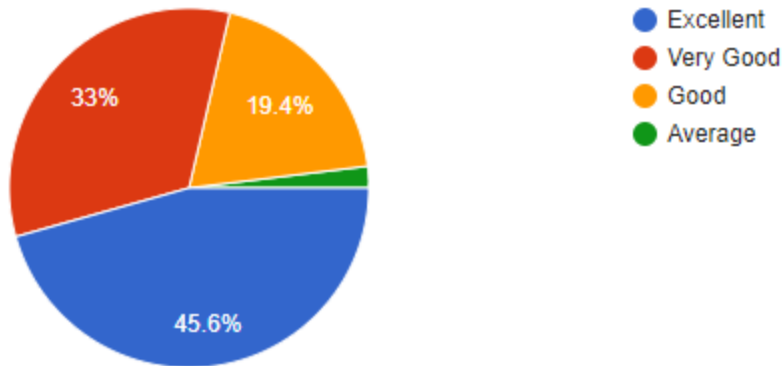

6. What are your views about the teaching potential and knowledge base of faculty. *

103 responses